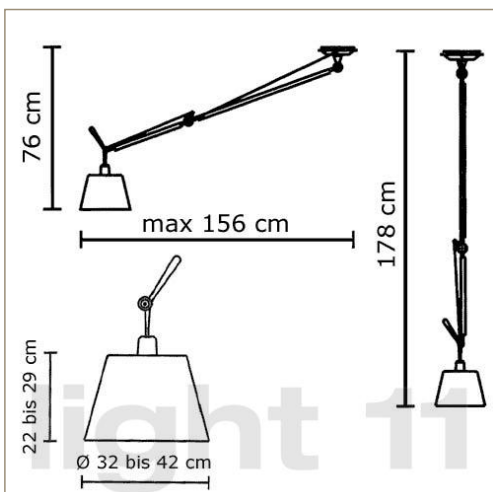

Light directed downwards & Extras