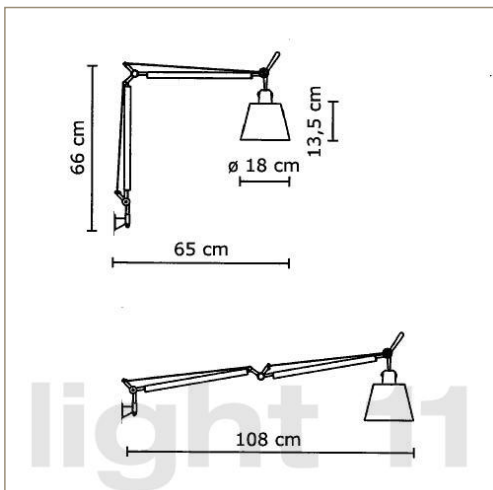

Light directed downwards & Extras