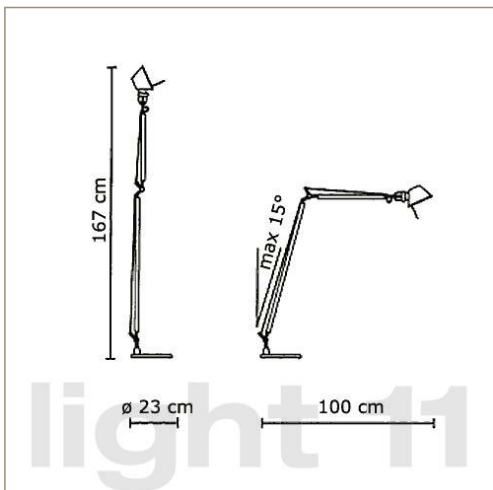

Tolomeo Lettura

The Tolomeo Lettura softly and pleasantly focuses light. This filigree, classic design made from light aluminium shines bright, zoned reading light onto sofas and armchairs. It can be conveniently operated from your seat using the switch which is integrated into the head of the lamp. And that is not all: it also offers a hint of ambient lighting which softly illuminates the ceiling through a small opening in the head of the lamp. The adjustable arm with a sophisticated spring balance system and the lamp head which rotates in all directions provide maximum flexibility. The contrast created by the fully-satinised surface of the head and the shining, polished aluminium on the foot and arm is the icing on the cake for this design.

Designer

de Lucchi, Michele, 1990

Material

Aluminium

Measurements

H.max.167 x ø 15
 ø fod 23 cm

Weight

4.70 kg

200 cm

1 x A60 100W/m, E27

1 x TC-TSE 14W/825, E27

1 x QA60 70W/c, E27,

Eco-Halogen

1 x TC-HSE 18W/825, E27

Delivery scope

uden belysningsmidler

Colours

Poleret og eloxeret aluminium,
Sort

RRP € 321,-*

*Recommended retail price incl. 19% VAT, please ask for our updated prices.

Light directed downwards & Extras