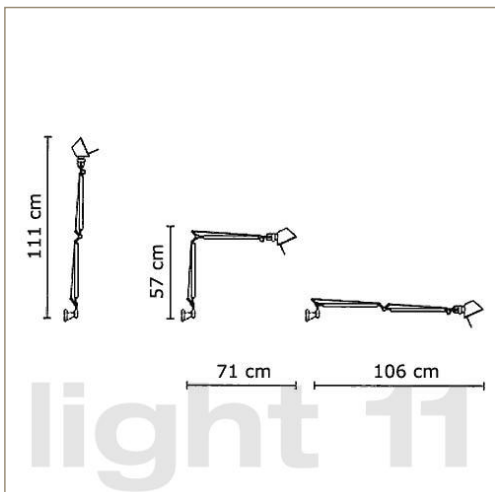

Tolomeo Mini Parete

Over a radius of 100 cm, the Tolomeo Parete wall light softly and pleasantly focuses light. And when it is not being used, it can be made compact so that it does not get in the way. No wall outlets are required for the installation of this light; you simply need to screw it on and plug it in. All done! The 2m cable gives you plenty scope. The adjustable arm with a sophisticated spring balance system and the lamp head which rotates in all directions provide maximum flexibility. The Tolomeo Parete made from light aluminium shines a bright, zoned light suitable for sofas and armchairs, beds and desks. The switch which is integrated into the head of the lamp makes it convenient to operate. And that is not all: it also offers a hint of ambient lighting which softly illuminates the ceiling through a small opening in the head of the lamp. The contrast created by the fully-satinised surface of the head and the shining, polished aluminium arm is the icing on the cake for this design.

Designer
Material
Measurements

de Lucchi, Michele, 1991
Aluminium

H.max.111 x D.max.106 cm
 vægbesl
200 cm

1 x A60 100W/m, E27
1 x TC-TSE 14W/825, E27
1 x QA60 70W/c, E27,
Eco-Halogen
1 x TC-HSE 18W/825, E27

Delivery scope
Colours

uden belysningsmidler
Poleret og eloxeret aluminium,
Sort

RRP € 197,-*

*Recommended retail price incl. 19% VAT, please ask for our updated prices.

Light directed downwards & Extras