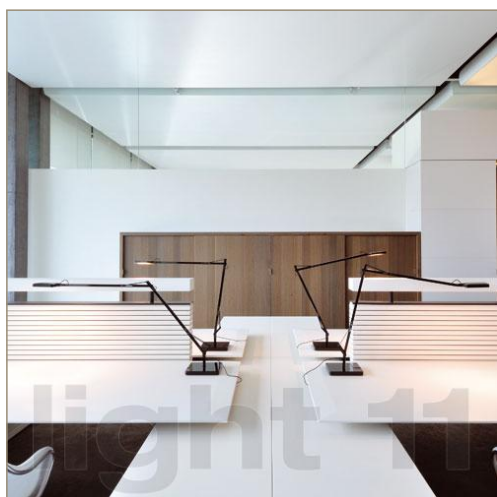

Light directed downwards & Extras