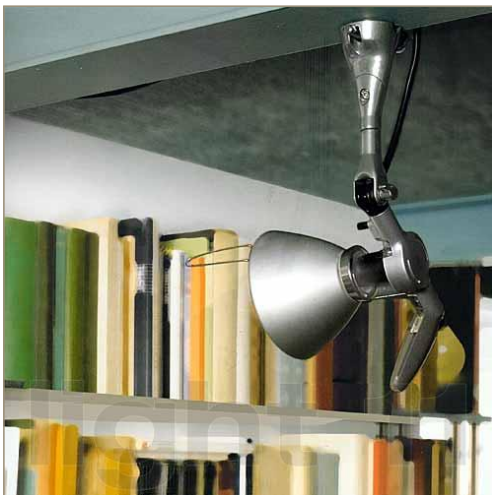

Fortebraccio 05 Sport med kontakt, 60W

The evolution of typology: with the wall and ceiling version of the Fortebraccio 05, Alberto Meda and Paolo Rizzatto once again set new limits for efficiency and usefulness. Innovation is found, among other areas, in the distinctive handle, which can be used to accurately adjust the luminaire without burning your fingers. The wall bracket can also be used for installation on the ceiling. The Fortebraccio in soft-touch black is the latest version and gives the metal structure a surprisingly pleasant, soft effect.

Designer

Meda, Alberto / Rizzatto, Paolo, 1998

Material

Zamak, Stål

Measurements

D.36 x ø diffuser 11,2 cm

Weight

1.20 kg

1 x D45 40W/m, E14

1 x QD45 42W/c, E14,

Eco-Halogen

Delivery scope

uden belysningsmidler

Colours

Metal, Hvid, soft-touch black

RRP ab € 117,-*